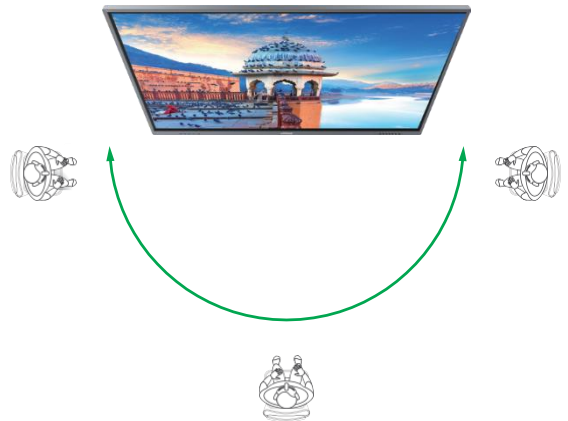

Key Features

4K-UHD Resolution

The BK series features 65" / 75" / 86" display size with 4K Ultra-HD (3,840 x 2,160) resolution to deliver outstanding details and stunning visuals.

Wireless Collaboration

The BK series has built-in NovoConnect wireless presentation and collaborative system for cable-free and hassle-free presenting in the classroom or in office.

2 Split Screen with FHD Resolution

Up to 8 participants can be connected and up to 2 can share their screen simultaneously. The BK series each split screen has 1080p high resolution.

Interactive IR Touch Technology

The BK series supports 40-point interactive touch capability. Infrared Touch (IR) technology ensures flawless touch annotation, high accuracy, and fast response time

Backlit D-LED Technology

Backlit D-LED (IPS panel) technology offers brighter pictures, flawless colors, richer textures, and extra wide viewing angles (178°/ 178°) with an incredibly sharp and crisp images.