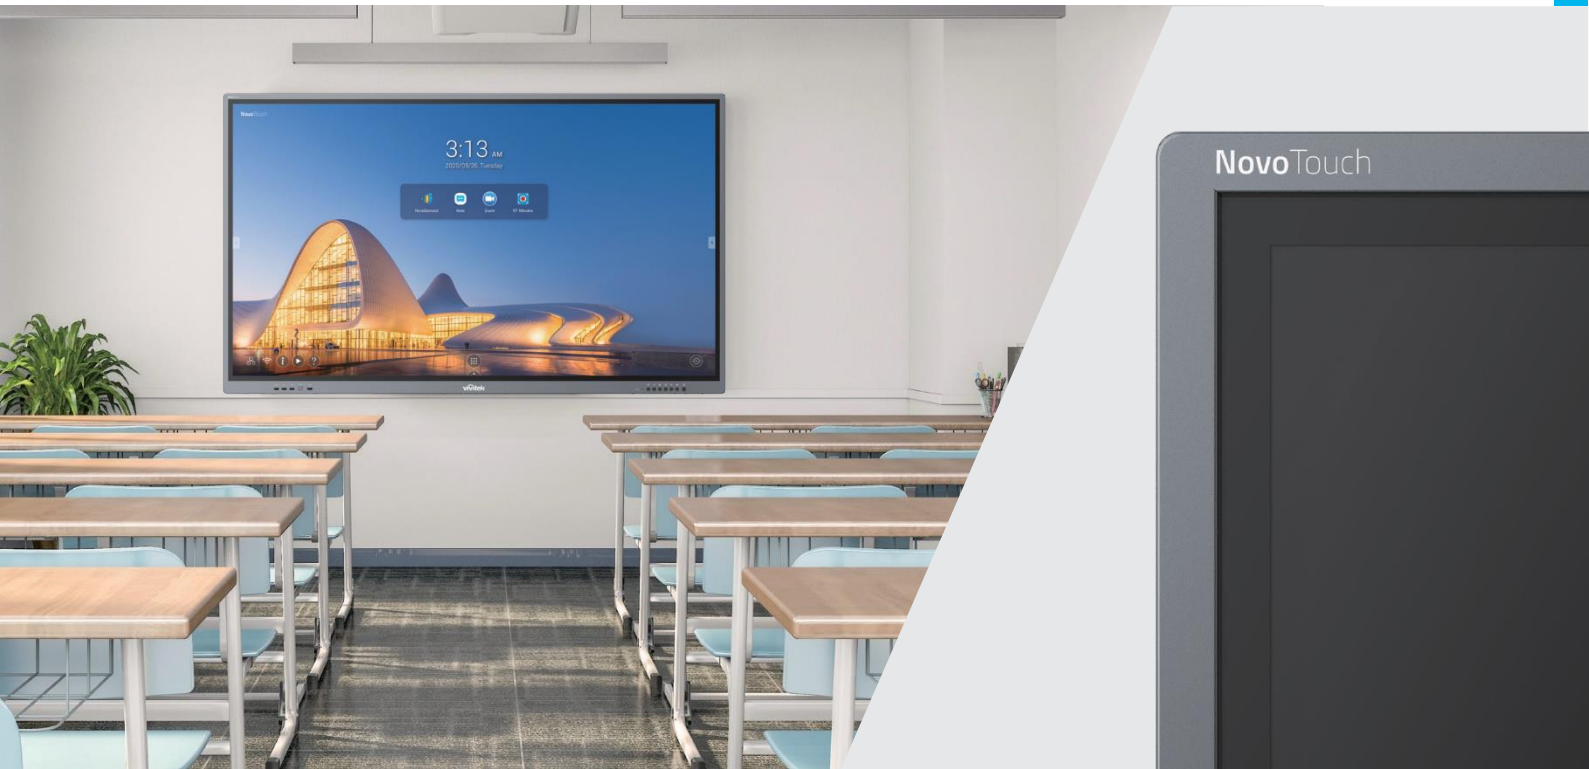

NovoTouch BK series

A 4K UHD touch display
for education

The NovoTouch BK series is a 4K-UHD collaborative touch display solution for both education and business markets. With the latest IPS-ADS panel technology, designed to deliver brilliant image quality, flawless colors, and extra wide viewing angles (178°/178°). The BK series supports interactive IR touch technology and TÜV Rheinland Certified for the best touch and viewing experience. This series is also available for 65", 75", and 86" different display sizes to meet various applications.

Key Features

4K-UHD Resolution

The BK series features 65" / 75" / 86" display size with 4K Ultra-HD (3,840 x 2,160) resolution to deliver outstanding details and stunning visuals.

Wireless Collaboration

The BK series has built-in NovoConnect wireless presentation and collaborative system for cable-free and hassle-free presenting in the classroom or in office.

2 Split Screen with FHD Resolution

Up to 8 participants can be connected and up to 2 can share their screen simultaneously. The BK series each split screen has 1080p high resolution.

Interactive IR Touch Technology

The BK series supports 40-point interactive touch capability. Infrared Touch (IR) technology ensures flawless touch annotation, high accuracy, and fast response time

Backlit D-LED Technology

Backlit D-LED (IPS panel) technology offers brighter pictures, flawless colors, richer textures, and extra wide viewing angles (178°/ 178°) with an incredibly sharp and crisp images.